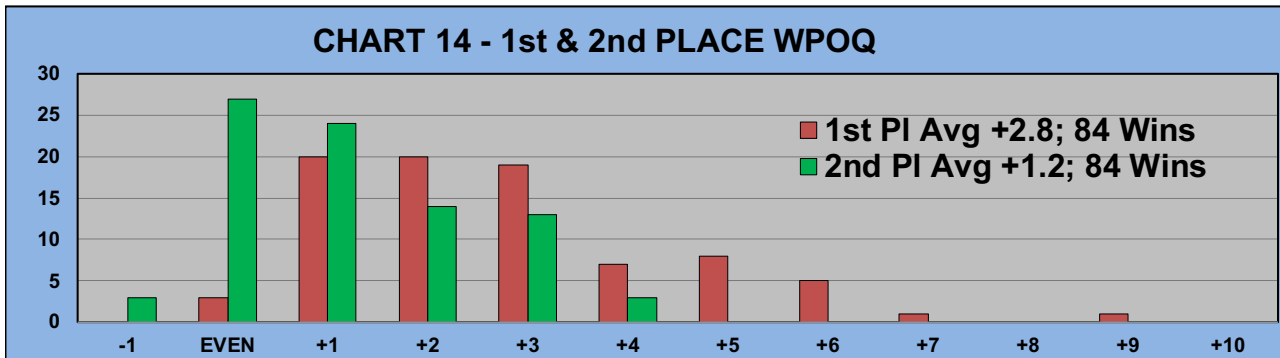

	Number of Members Who Play From		\$ Won		\$ Won per Member		Number of Winners		Percent Winners		Max \$ Won	
	Gold Tees	White Tees	Gold Tees	White Tees	Gold Tees	White Tees	Gold Tees	White Tees	Gold Tees	White Tees	Gold Tees	White Tees
Flight A	30	15	\$780	\$310	\$26	\$21	25	10	83%	67%	\$80	\$90
Flight B	29	15	\$540	\$180	\$19	\$12	18	10	62%	67%	\$80	\$30
Flight C	33	11	\$580	\$170	\$18	\$15	21	8	64%	73%	\$60	\$60
Flight D	38	6	\$670	\$90	\$18	\$15	21	4	55%	67%	\$70	\$40
<b>Total</b>	<b>130</b>	<b>47</b>	<b>\$2,570</b>	<b>\$750</b>	<b>\$20</b>	<b>\$16</b>	<b>85</b>	<b>32</b>	<b>65%</b>	<b>68%</b>	<b>\$80</b>	<b>\$90</b>

**TABLE 5**  
AVERAGE POINTS SCORED OVER QUOTA

	Gold Tees	White Tees
	-1.32	-1.00

**TABLE 6**  
AVERAGE QUOTA

	Gold Tees	White Tees
	5.45	6.38

## WINNING POINTS OVER QUOTA (WPOQ)

AFTER 7 ROUNDS OF PLAY