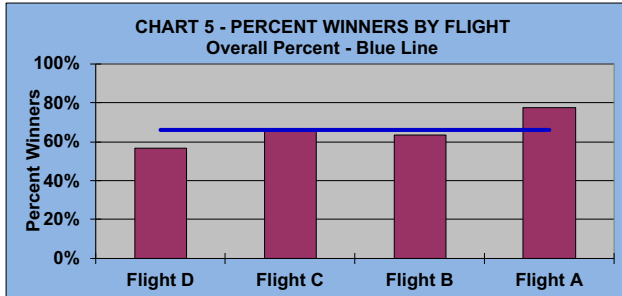

LEAGUE STATISTICS AFTER 7 ROUNDS OF PLAY

TABLE 12024 SEASON - RESULTS AFTER 7 ROUNDS OF PLAY

	Number of Players		Percent		$ Allocated	$ Won	$ Won per Member	$ Won per Winner	Max $ Won	Over "Limit"	Percent Attendance
	Members (New)	Average	Winners	Winners							
Flight A	45 (4)	37	35	78%	$781	$1,090	$24	$31	$90	0	83%
Flight B	44 (8)	34	28	64%	$781	$720	$16	$26	$80	0	78%
Flight C	44 (2)	34	29	66%	$781	$750	$17	$26	$60	0	77%
Flight D	44 (3)	30	25	57%	$781	$760	$17	$30	$70	0	69%
Total	177 (17)	136	117	66%	$3,122	$3,320	$19	$28	$90	0	77%

TABLE 2AVERAGE POINTS SCORED OVER QUOTA

Running Average	Round 7
-1.09	-1.23

TABLE 3AVERAGE QUOTA

Before Play	After Play
5.73	5.69