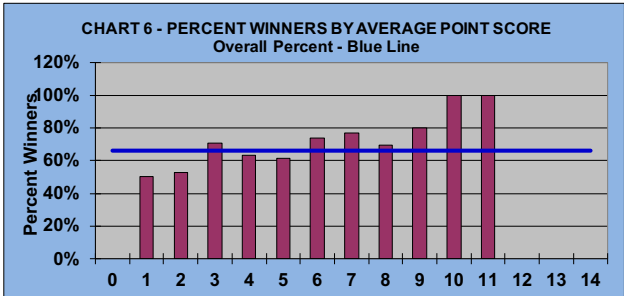

LEAGUE STATISTICS AFTER 7 ROUNDS OF PLAY

TABLE 12024 SEASON - RESULTS AFTER 7 ROUNDS OF PLAY

	Number of Players		Percent		$ Allocated	$ Won	$ Won per Member	$ Won per Winner	Max $ Won	Over "Limit"	Percent Attendance
	Members (New)	Average	Winners	Winners							
Flight A	45 (4)	37	35	78%	$781	$1,090	$24	$31	$90	0	83%
Flight B	44 (8)	34	28	64%	$781	$720	$16	$26	$80	0	78%
Flight C	44 (2)	34	29	66%	$781	$750	$17	$26	$60	0	77%
Flight D	44 (3)	30	25	57%	$781	$760	$17	$30	$70	0	69%
Total	177 (17)	136	117	66%	$3,122	$3,320	$19	$28	$90	0	77%

TABLE 2AVERAGE POINTS SCORED OVER QUOTA

Running Average	Round 7
-1.09	-1.23

TABLE 3AVERAGE QUOTA

Before Play	After Play
5.73	5.69