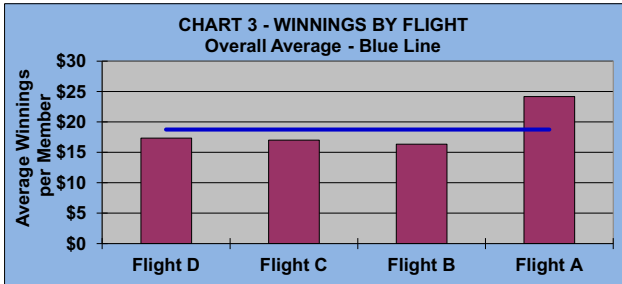

LEAGUE STATISTICS AFTER 7 ROUNDS OF PLAY

TABLE 12024 SEASON - RESULTS AFTER 7 ROUNDS OF PLAY

	Number of Players		Percent		$ Allocated	$ Won	$ Won per Member	$ Won per Winner	Max $ Won	Over "Limit"	Percent Attendance
	Members (New)	Average	Winners	Winners							
Flight A	45 (4)	37	35	78%	$781	$1,090	$24	$31	$90	0	83%
Flight B	44 (8)	34	28	64%	$781	$720	$16	$26	$80	0	78%
Flight C	44 (2)	34	29	66%	$781	$750	$17	$26	$60	0	77%
Flight D	44 (3)	30	25	57%	$781	$760	$17	$30	$70	0	69%
Total	177 (17)	136	117	66%	$3,122	$3,320	$19	$28	$90	0	77%

TABLE 2AVERAGE POINTS SCORED OVER QUOTA

Running Average	Round 7
-1.09	-1.23

TABLE 3AVERAGE QUOTA

Before Play	After Play
5.73	5.69