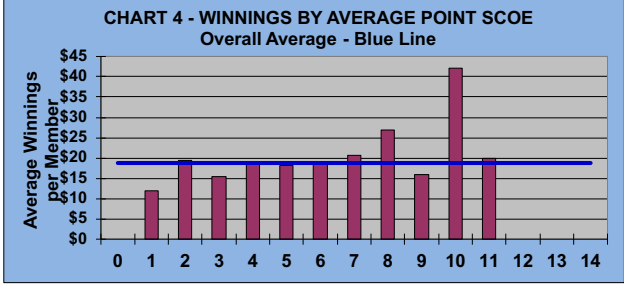

LEAGUE STATISTICS AFTER 7 ROUNDS OF PLAY

TABLE 12024 SEASON - RESULTS AFTER 7 ROUNDS OF PLAY

	Number of Players		Percent		$ Allocated	$ Won	$ Won per Member	$ Won per Winner	Max $ Won	Over "Limit"	Percent Attendance
	Members (New)	Average	Winners	Winners							
Flight A	45 (4)	37	35	78%	$781	$1,090	$24	$31	$90	0	83%
Flight B	44 (8)	34	28	64%	$781	$720	$16	$26	$80	0	78%
Flight C	44 (2)	34	29	66%	$781	$750	$17	$26	$60	0	77%
Flight D	44 (3)	30	25	57%	$781	$760	$17	$30	$70	0	69%
Total	177 (17)	136	117	66%	$3,122	$3,320	$19	$28	$90	0	77%

TABLE 2AVERAGE POINTS SCORED OVER QUOTA

Running Average	Round 7
-1.09	-1.23

TABLE 3AVERAGE QUOTA

Before Play	After Play
5.73	5.69