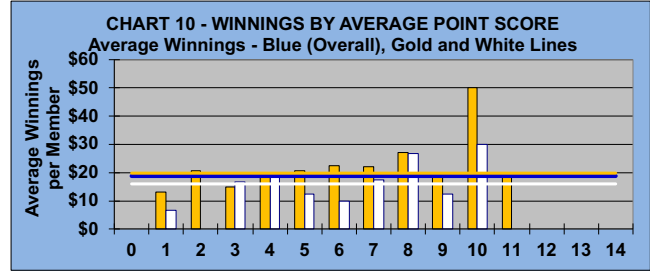

## LEAGUE STATISTICS AFTER 7 ROUNDS OF PLAY

	Number of Players		Percent		\$ Allocated	\$ Won	\$ Won per Member	\$ Won per Winner	Max \$ Won	Over "Limit"	Percent Attendance
	Members (New)	Average	Winners	Winners							
Flight A	45 (4)	37	35	78%	\$781	\$1,090	\$24	\$31	\$90	0	83%
Flight B	44 (8)	34	28	64%	\$781	\$720	\$16	\$26	\$80	0	78%
Flight C	44 (2)	34	29	66%	\$781	\$750	\$17	\$26	\$60	0	77%
Flight D	44 (3)	30	25	57%	\$781	\$760	\$17	\$30	\$70	0	69%
<b>Total</b>	<b>177 (17)</b>	<b>136</b>	<b>117</b>	<b>66%</b>	<b>\$3,122</b>	<b>\$3,320</b>	<b>\$19</b>	<b>\$28</b>	<b>\$90</b>	<b>0</b>	<b>77%</b>

Running Average	Round 7
-1.09	-1.23

Before Play	After Play
5.73	5.69

IF OTHERS ARE WAITING

AND NO POINTS ARE

POSSIBLE, PLEASE PICK UP

**GOLD AND WHITE TEES COMPARISON**

**AFTER 7 ROUNDS OF PLAY**

**TABLE 4**  
2024 SEASON - RESULTS AFTER 7 ROUNDS OF PLAY

	Number of Members Who Play From		\$ Won		\$ Won per Member		Number of Winners		Percent Winners		Max \$ Won	
	Gold Tees	White Tees	Gold Tees	White Tees	Gold Tees	White Tees	Gold Tees	White Tees	Gold Tees	White Tees	Gold Tees	White Tees
Flight A	30	15	\$780	\$310	\$26	\$21	25	10	83%	67%	\$80	\$90
Flight B	29	15	\$540	\$180	\$19	\$12	18	10	62%	67%	\$80	\$30
Flight C	33	11	\$580	\$170	\$18	\$15	21	8	64%	73%	\$60	\$60
Flight D	38	6	\$670	\$90	\$18	\$15	21	4	55%	67%	\$70	\$40
<b>Total</b>	<b>130</b>	<b>47</b>	<b>\$2,570</b>	<b>\$750</b>	<b>\$20</b>	<b>\$16</b>	<b>85</b>	<b>32</b>	<b>65%</b>	<b>68%</b>	<b>\$80</b>	<b>\$90</b>

**TABLE 5**  
AVERAGE POINTS SCORED OVER QUOTA

	Gold Tees	White Tees
	-1.32	-1.00

**TABLE 6**  
AVERAGE QUOTA

	Gold Tees	White Tees
	5.45	6.38