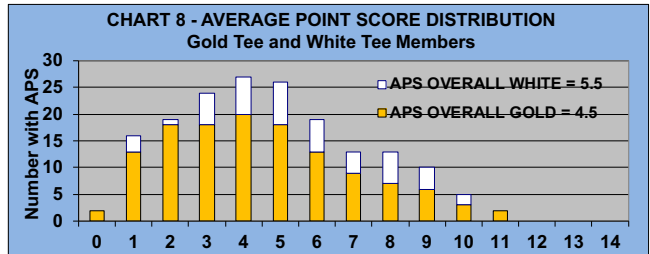

## LEAGUE STATISTICS AFTER 7 ROUNDS OF PLAY

	Number of Players		Percent		\$ Allocated	\$ Won	\$ Won per Member	\$ Won per Winner	Max \$ Won	Over "Limit"	Percent Attendance
	Members (New)	Average	Winners	Winners							
Flight A	45 (4)	37	35	78%	\$781	\$1,090	\$24	\$31	\$90	0	83%
Flight B	44 (8)	34	28	64%	\$781	\$720	\$16	\$26	\$80	0	78%
Flight C	44 (2)	34	29	66%	\$781	\$750	\$17	\$26	\$60	0	77%
Flight D	44 (3)	30	25	57%	\$781	\$760	\$17	\$30	\$70	0	69%
<b>Total</b>	<b>177 (17)</b>	<b>136</b>	<b>117</b>	<b>66%</b>	<b>\$3,122</b>	<b>\$3,320</b>	<b>\$19</b>	<b>\$28</b>	<b>\$90</b>	<b>0</b>	<b>77%</b>

Running Average	Round 7
-1.09	-1.23

Before Play	After Play
5.73	5.69

IF OTHERS ARE WAITING

AND NO POINTS ARE

POSSIBLE, PLEASE PICK UP

**GOLD AND WHITE TEES COMPARISON**

**AFTER 7 ROUNDS OF PLAY**

**TABLE 4**  
2024 SEASON - RESULTS AFTER 7 ROUNDS OF PLAY

	Number of Members Who Play From		\$ Won		\$ Won per Member		Number of Winners		Percent Winners		Max \$ Won	
	Gold Tees	White Tees	Gold Tees	White Tees	Gold Tees	White Tees	Gold Tees	White Tees	Gold Tees	White Tees	Gold Tees	White Tees
Flight A	30	15	\$780	\$310	\$26	\$21	25	10	83%	67%	\$80	\$90
Flight B	29	15	\$540	\$180	\$19	\$12	18	10	62%	67%	\$80	\$30
Flight C	33	11	\$580	\$170	\$18	\$15	21	8	64%	73%	\$60	\$60
Flight D	38	6	\$670	\$90	\$18	\$15	21	4	55%	67%	\$70	\$40
<b>Total</b>	<b>130</b>	<b>47</b>	<b>\$2,570</b>	<b>\$750</b>	<b>\$20</b>	<b>\$16</b>	<b>85</b>	<b>32</b>	<b>65%</b>	<b>68%</b>	<b>\$80</b>	<b>\$90</b>

**TABLE 5**  
AVERAGE POINTS SCORED OVER QUOTA

	Gold Tees	White Tees
	-1.32	-1.00

**TABLE 6**  
AVERAGE QUOTA

	Gold Tees	White Tees
	5.45	6.38