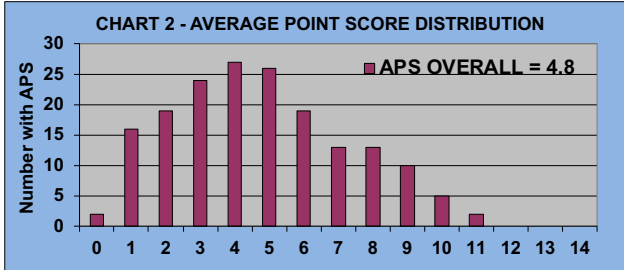

LEAGUE STATISTICS AFTER 7 ROUNDS OF PLAY

TABLE 12024 SEASON - RESULTS AFTER 7 ROUNDS OF PLAY

	Number of Players		Percent		$ Allocated	$ Won	$ Won per Member	$ Won per Winner	Max $ Won	Over "Limit"	Percent Attendance
	Members (New)	Average	Winners	Winners							
Flight A	45 (4)	37	35	78%	$781	$1,090	$24	$31	$90	0	83%
Flight B	44 (8)	34	28	64%	$781	$720	$16	$26	$80	0	78%
Flight C	44 (2)	34	29	66%	$781	$750	$17	$26	$60	0	77%
Flight D	44 (3)	30	25	57%	$781	$760	$17	$30	$70	0	69%
Total	177 (17)	136	117	66%	$3,122	$3,320	$19	$28	$90	0	77%

TABLE 2AVERAGE POINTS SCORED OVER QUOTA

Running Average	Round 7
-1.09	-1.23

TABLE 3AVERAGE QUOTA

Before Play	After Play
5.73	5.69