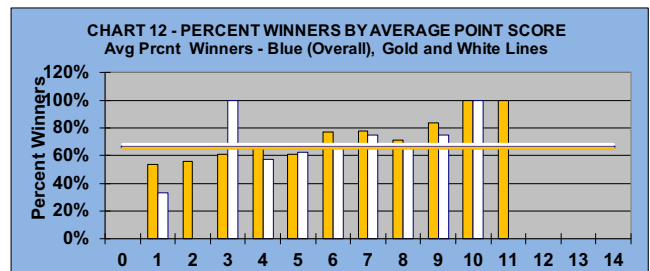

## LEAGUE STATISTICS AFTER 7 ROUNDS OF PLAY

	Number of Players		Percent		\$ Allocated	\$ Won	\$ Won per Member	\$ Won per Winner	Max \$ Won	Over "Limit"	Percent Attendance
	Members (New)	Average	Winners	Winners							
Flight A	45 (4)	37	35	78%	\$781	\$1,090	\$24	\$31	\$90	0	83%
Flight B	44 (8)	34	28	64%	\$781	\$720	\$16	\$26	\$80	0	78%
Flight C	44 (2)	34	29	66%	\$781	\$750	\$17	\$26	\$60	0	77%
Flight D	44 (3)	30	25	57%	\$781	\$760	\$17	\$30	\$70	0	69%
<b>Total</b>	<b>177 (17)</b>	<b>136</b>	<b>117</b>	<b>66%</b>	<b>\$3,122</b>	<b>\$3,320</b>	<b>\$19</b>	<b>\$28</b>	<b>\$90</b>	<b>0</b>	<b>77%</b>

Running Average	Round 7
-1.09	-1.23

Before Play	After Play
5.73	5.69

IF OTHERS ARE WAITING

AND NO POINTS ARE

POSSIBLE, PLEASE PICK UP

**GOLD AND WHITE TEES COMPARISON**

**AFTER 7 ROUNDS OF PLAY**

**TABLE 4**  
2024 SEASON - RESULTS AFTER 7 ROUNDS OF PLAY

	Number of Members Who Play From		\$ Won		\$ Won per Member		Number of Winners		Percent Winners		Max \$ Won	
	Gold Tees	White Tees	Gold Tees	White Tees	Gold Tees	White Tees	Gold Tees	White Tees	Gold Tees	White Tees	Gold Tees	White Tees
Flight A	30	15	\$780	\$310	\$26	\$21	25	10	83%	67%	\$80	\$90
Flight B	29	15	\$540	\$180	\$19	\$12	18	10	62%	67%	\$80	\$30
Flight C	33	11	\$580	\$170	\$18	\$15	21	8	64%	73%	\$60	\$60
Flight D	38	6	\$670	\$90	\$18	\$15	21	4	55%	67%	\$70	\$40
<b>Total</b>	<b>130</b>	<b>47</b>	<b>\$2,570</b>	<b>\$750</b>	<b>\$20</b>	<b>\$16</b>	<b>85</b>	<b>32</b>	<b>65%</b>	<b>68%</b>	<b>\$80</b>	<b>\$90</b>

**TABLE 5**  
AVERAGE POINTS SCORED OVER QUOTA

	Gold Tees	White Tees
	-1.32	-1.00

**TABLE 6**  
AVERAGE QUOTA

	Gold Tees	White Tees
	5.45	6.38