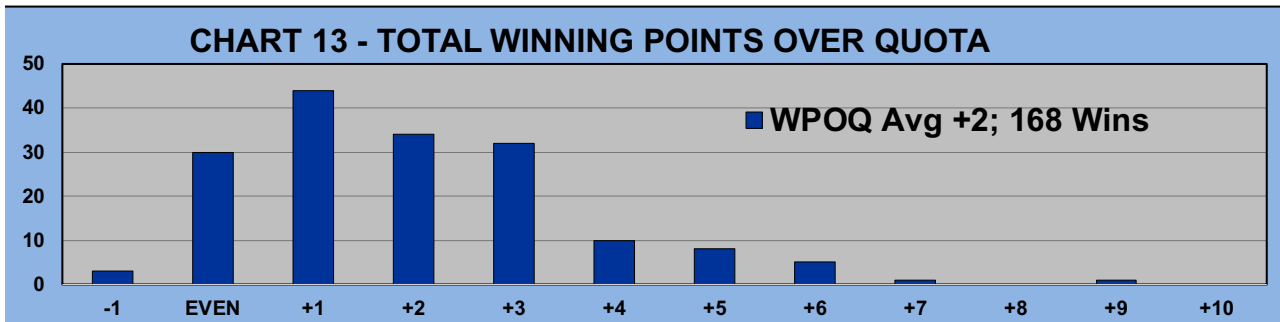

	Number of Members Who Play From		\$ Won		\$ Won per Member		Number of Winners		Percent Winners		Max \$ Won	
	Gold Tees	White Tees	Gold Tees	White Tees	Gold Tees	White Tees	Gold Tees	White Tees	Gold Tees	White Tees	Gold Tees	White Tees
Flight A	30	15	\$780	\$310	\$26	\$21	25	10	83%	67%	\$80	\$90
Flight B	29	15	\$540	\$180	\$19	\$12	18	10	62%	67%	\$80	\$30
Flight C	33	11	\$580	\$170	\$18	\$15	21	8	64%	73%	\$60	\$60
Flight D	38	6	\$670	\$90	\$18	\$15	21	4	55%	67%	\$70	\$40
<b>Total</b>	<b>130</b>	<b>47</b>	<b>\$2,570</b>	<b>\$750</b>	<b>\$20</b>	<b>\$16</b>	<b>85</b>	<b>32</b>	<b>65%</b>	<b>68%</b>	<b>\$80</b>	<b>\$90</b>

**TABLE 5**  
AVERAGE POINTS SCORED OVER QUOTA

	Gold Tees	White Tees
	-1.32	-1.00

**TABLE 6**  
AVERAGE QUOTA

	Gold Tees	White Tees
	5.45	6.38

## WINNING POINTS OVER QUOTA (WPOQ)

AFTER 7 ROUNDS OF PLAY