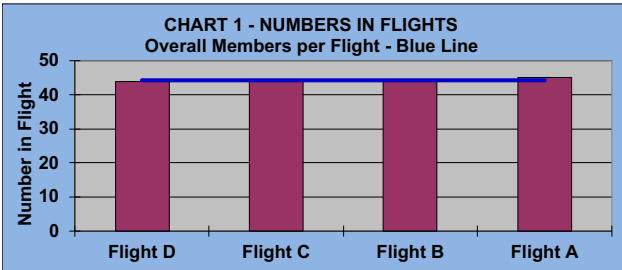

LEAGUE STATISTICS AFTER 7 ROUNDS OF PLAY

TABLE 12024 SEASON - RESULTS AFTER 7 ROUNDS OF PLAY

	Number of Players		Percent		$ Allocated	$ Won	$ Won per Member	$ Won per Winner	Max $ Won	Over "Limit"	Percent Attendance
	Members (New)	Average	Winners	Winners							
Flight A	45 (4)	37	35	78%	$781	$1,090	$24	$31	$90	0	83%
Flight B	44 (8)	34	28	64%	$781	$720	$16	$26	$80	0	78%
Flight C	44 (2)	34	29	66%	$781	$750	$17	$26	$60	0	77%
Flight D	44 (3)	30	25	57%	$781	$760	$17	$30	$70	0	69%
Total	177 (17)	136	117	66%	$3,122	$3,320	$19	$28	$90	0	77%

TABLE 2AVERAGE POINTS SCORED OVER QUOTA

Running Average	Round 7
-1.09	-1.23

TABLE 3AVERAGE QUOTA

Before Play	After Play
5.73	5.69