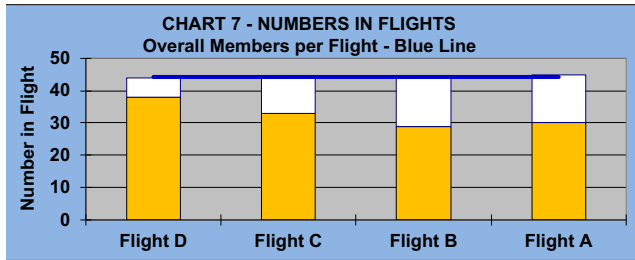

IF OTHERS ARE WAITING

AND NO POINTS ARE

POSSIBLE, PLEASE PICK UP

GOLD AND WHITE TEES COMPARISON

AFTER 7 ROUNDS OF PLAY

TABLE 4
2024 SEASON - RESULTS AFTER 7 ROUNDS OF PLAY

	Number of Members Who Play From		$ Won		$ Won per Member		Number of Winners		Percent Winners		Max $ Won	
	Gold Tees	White Tees	Gold Tees	White Tees	Gold Tees	White Tees	Gold Tees	White Tees	Gold Tees	White Tees	Gold Tees	White Tees
Flight A	30	15	$780	$310	$26	$21	25	10	83%	67%	$80	$90
Flight B	29	15	$540	$180	$19	$12	18	10	62%	67%	$80	$30
Flight C	33	11	$580	$170	$18	$15	21	8	64%	73%	$60	$60
Flight D	38	6	$670	$90	$18	$15	21	4	55%	67%	$70	$40
Total	130	47	$2,570	$750	$20	$16	85	32	65%	68%	$80	$90

TABLE 5
AVERAGE POINTS SCORED OVER QUOTA

	Gold Tees	White Tees
	-1.32	-1.00

TABLE 6
AVERAGE QUOTA

	Gold Tees	White Tees
	5.45	6.38