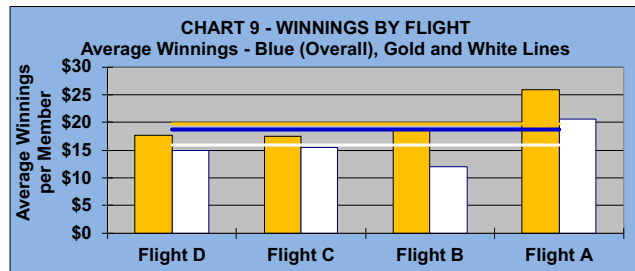

## LEAGUE STATISTICS AFTER 7 ROUNDS OF PLAY

	Number of Players		Percent		\$ Allocated	\$ Won	\$ Won per Member	\$ Won per Winner	Max \$ Won	Over "Limit"	Percent Attendance
	Members (New)	Average	Winners	Winners							
Flight A	45 (4)	37	35	78%	\$781	\$1,090	\$24	\$31	\$90	0	83%
Flight B	44 (8)	34	28	64%	\$781	\$720	\$16	\$26	\$80	0	78%
Flight C	44 (2)	34	29	66%	\$781	\$750	\$17	\$26	\$60	0	77%
Flight D	44 (3)	30	25	57%	\$781	\$760	\$17	\$30	\$70	0	69%
<b>Total</b>	<b>177 (17)</b>	<b>136</b>	<b>117</b>	<b>66%</b>	<b>\$3,122</b>	<b>\$3,320</b>	<b>\$19</b>	<b>\$28</b>	<b>\$90</b>	<b>0</b>	<b>77%</b>

Running Average	Round 7
-1.09	-1.23

Before Play	After Play
5.73	5.69

IF OTHERS ARE WAITING

AND NO POINTS ARE

POSSIBLE, PLEASE PICK UP

**GOLD AND WHITE TEES COMPARISON**

**AFTER 7 ROUNDS OF PLAY**

**TABLE 4**  
2024 SEASON - RESULTS AFTER 7 ROUNDS OF PLAY

	Number of Members Who Play From		\$ Won		\$ Won per Member		Number of Winners		Percent Winners		Max \$ Won	
	Gold Tees	White Tees	Gold Tees	White Tees	Gold Tees	White Tees	Gold Tees	White Tees	Gold Tees	White Tees	Gold Tees	White Tees
Flight A	30	15	\$780	\$310	\$26	\$21	25	10	83%	67%	\$80	\$90
Flight B	29	15	\$540	\$180	\$19	\$12	18	10	62%	67%	\$80	\$30
Flight C	33	11	\$580	\$170	\$18	\$15	21	8	64%	73%	\$60	\$60
Flight D	38	6	\$670	\$90	\$18	\$15	21	4	55%	67%	\$70	\$40
<b>Total</b>	<b>130</b>	<b>47</b>	<b>\$2,570</b>	<b>\$750</b>	<b>\$20</b>	<b>\$16</b>	<b>85</b>	<b>32</b>	<b>65%</b>	<b>68%</b>	<b>\$80</b>	<b>\$90</b>

**TABLE 5**  
AVERAGE POINTS SCORED OVER QUOTA

	Gold Tees	White Tees
	-1.32	-1.00

**TABLE 6**  
AVERAGE QUOTA

	Gold Tees	White Tees
	5.45	6.38