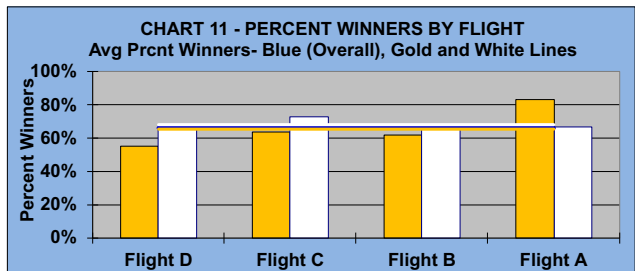

## LEAGUE STATISTICS AFTER 7 ROUNDS OF PLAY

	Number of Players		Percent		\$ Allocated	\$ Won	\$ Won per Member	\$ Won per Winner	Max \$ Won	Over "Limit"	Percent Attendance
	Members (New)	Average	Winners	Winners							
Flight A	45 (4)	37	35	78%	\$781	\$1,090	\$24	\$31	\$90	0	83%
Flight B	44 (8)	34	28	64%	\$781	\$720	\$16	\$26	\$80	0	78%
Flight C	44 (2)	34	29	66%	\$781	\$750	\$17	\$26	\$60	0	77%
Flight D	44 (3)	30	25	57%	\$781	\$760	\$17	\$30	\$70	0	69%
<b>Total</b>	<b>177 (17)</b>	<b>136</b>	<b>117</b>	<b>66%</b>	<b>\$3,122</b>	<b>\$3,320</b>	<b>\$19</b>	<b>\$28</b>	<b>\$90</b>	<b>0</b>	<b>77%</b>

Running Average	Round 7
-1.09	-1.23

Before Play	After Play
5.73	5.69

IF OTHERS ARE WAITING

AND NO POINTS ARE

POSSIBLE, PLEASE PICK UP

**GOLD AND WHITE TEES COMPARISON**

**AFTER 7 ROUNDS OF PLAY**

**TABLE 4**  
2024 SEASON - RESULTS AFTER 7 ROUNDS OF PLAY

	Number of Members Who Play From		\$ Won		\$ Won per Member		Number of Winners		Percent Winners		Max \$ Won	
	Gold Tees	White Tees	Gold Tees	White Tees	Gold Tees	White Tees	Gold Tees	White Tees	Gold Tees	White Tees	Gold Tees	White Tees
Flight A	30	15	\$780	\$310	\$26	\$21	25	10	83%	67%	\$80	\$90
Flight B	29	15	\$540	\$180	\$19	\$12	18	10	62%	67%	\$80	\$30
Flight C	33	11	\$580	\$170	\$18	\$15	21	8	64%	73%	\$60	\$60
Flight D	38	6	\$670	\$90	\$18	\$15	21	4	55%	67%	\$70	\$40
<b>Total</b>	<b>130</b>	<b>47</b>	<b>\$2,570</b>	<b>\$750</b>	<b>\$20</b>	<b>\$16</b>	<b>85</b>	<b>32</b>	<b>65%</b>	<b>68%</b>	<b>\$80</b>	<b>\$90</b>

**TABLE 5**  
AVERAGE POINTS SCORED OVER QUOTA

	Gold Tees	White Tees
	-1.32	-1.00

**TABLE 6**  
AVERAGE QUOTA

	Gold Tees	White Tees
	5.45	6.38