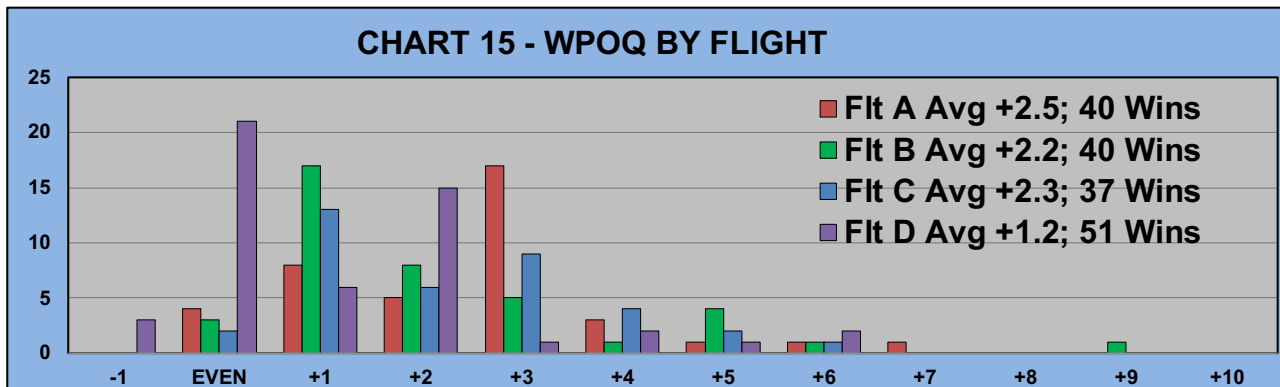

	Number of Members Who Play From		\$ Won		\$ Won per Member		Number of Winners		Percent Winners		Max \$ Won	
	Gold Tees	White Tees	Gold Tees	White Tees	Gold Tees	White Tees	Gold Tees	White Tees	Gold Tees	White Tees	Gold Tees	White Tees
Flight A	30	15	\$780	\$310	\$26	\$21	25	10	83%	67%	\$80	\$90
Flight B	29	15	\$540	\$180	\$19	\$12	18	10	62%	67%	\$80	\$30
Flight C	33	11	\$580	\$170	\$18	\$15	21	8	64%	73%	\$60	\$60
Flight D	38	6	\$670	\$90	\$18	\$15	21	4	55%	67%	\$70	\$40
<b>Total</b>	<b>130</b>	<b>47</b>	<b>\$2,570</b>	<b>\$750</b>	<b>\$20</b>	<b>\$16</b>	<b>85</b>	<b>32</b>	<b>65%</b>	<b>68%</b>	<b>\$80</b>	<b>\$90</b>

**TABLE 5**  
AVERAGE POINTS SCORED OVER QUOTA

	Gold Tees	White Tees
	-1.32	-1.00

**TABLE 6**  
AVERAGE QUOTA

	Gold Tees	White Tees
	5.45	6.38

## WINNING POINTS OVER QUOTA (WPOQ)

AFTER 7 ROUNDS OF PLAY